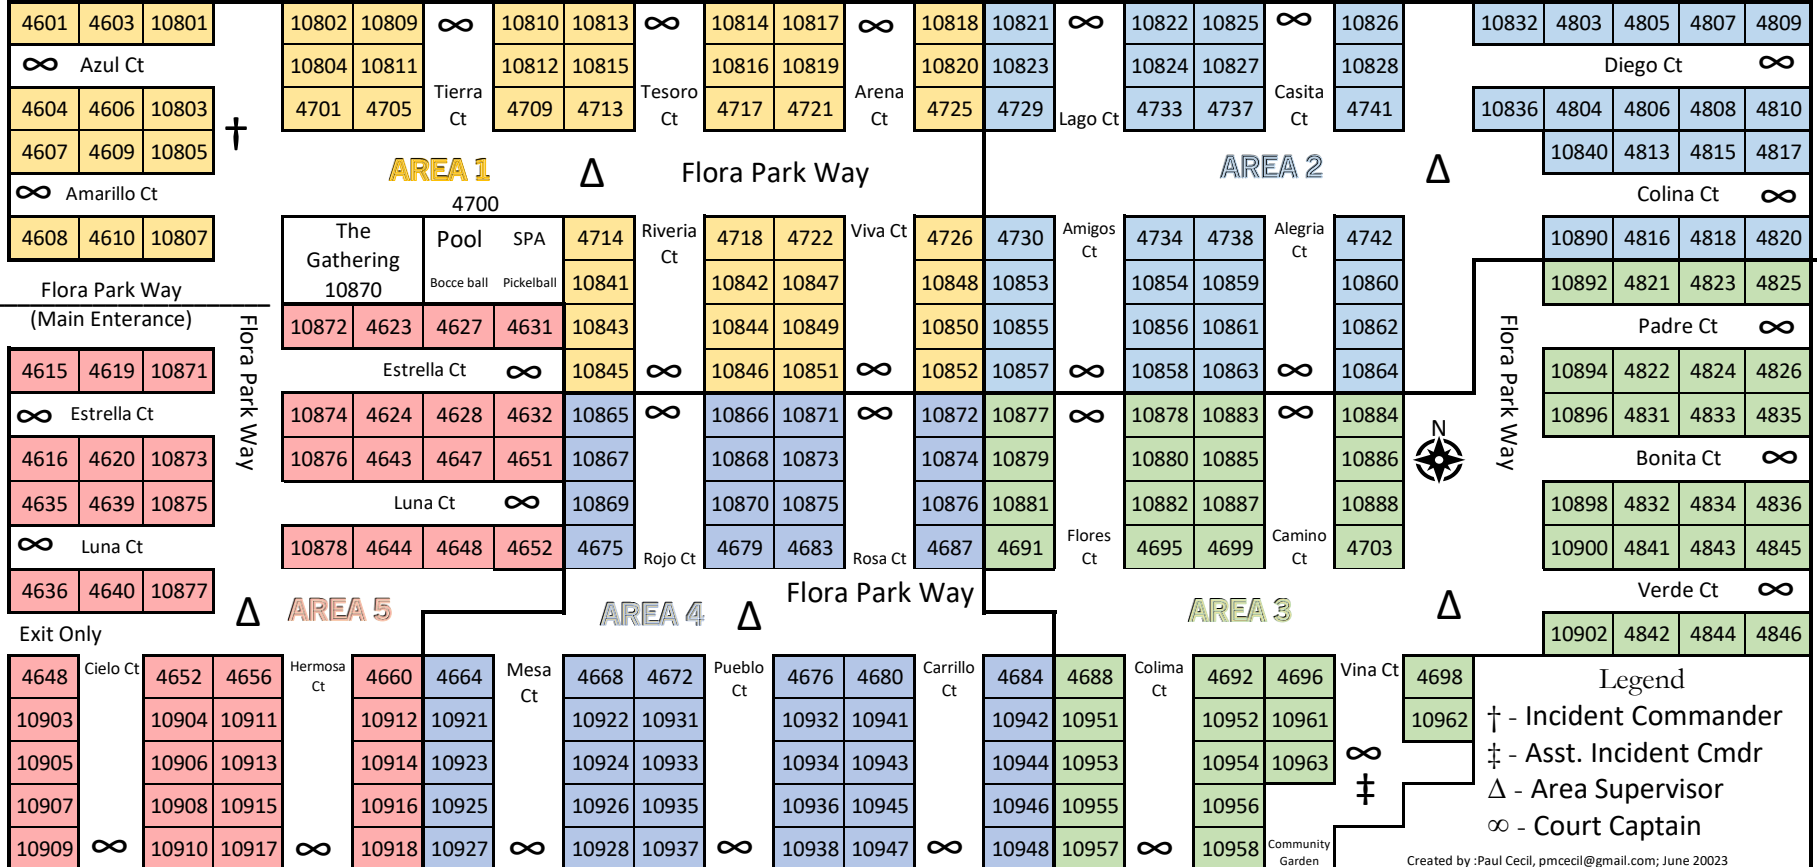

NOT TO SCALE

E
n
t
r
y
D
r
i
v
e

Created by :Paul Cecil, pmcecil@gmail.com; June 20023